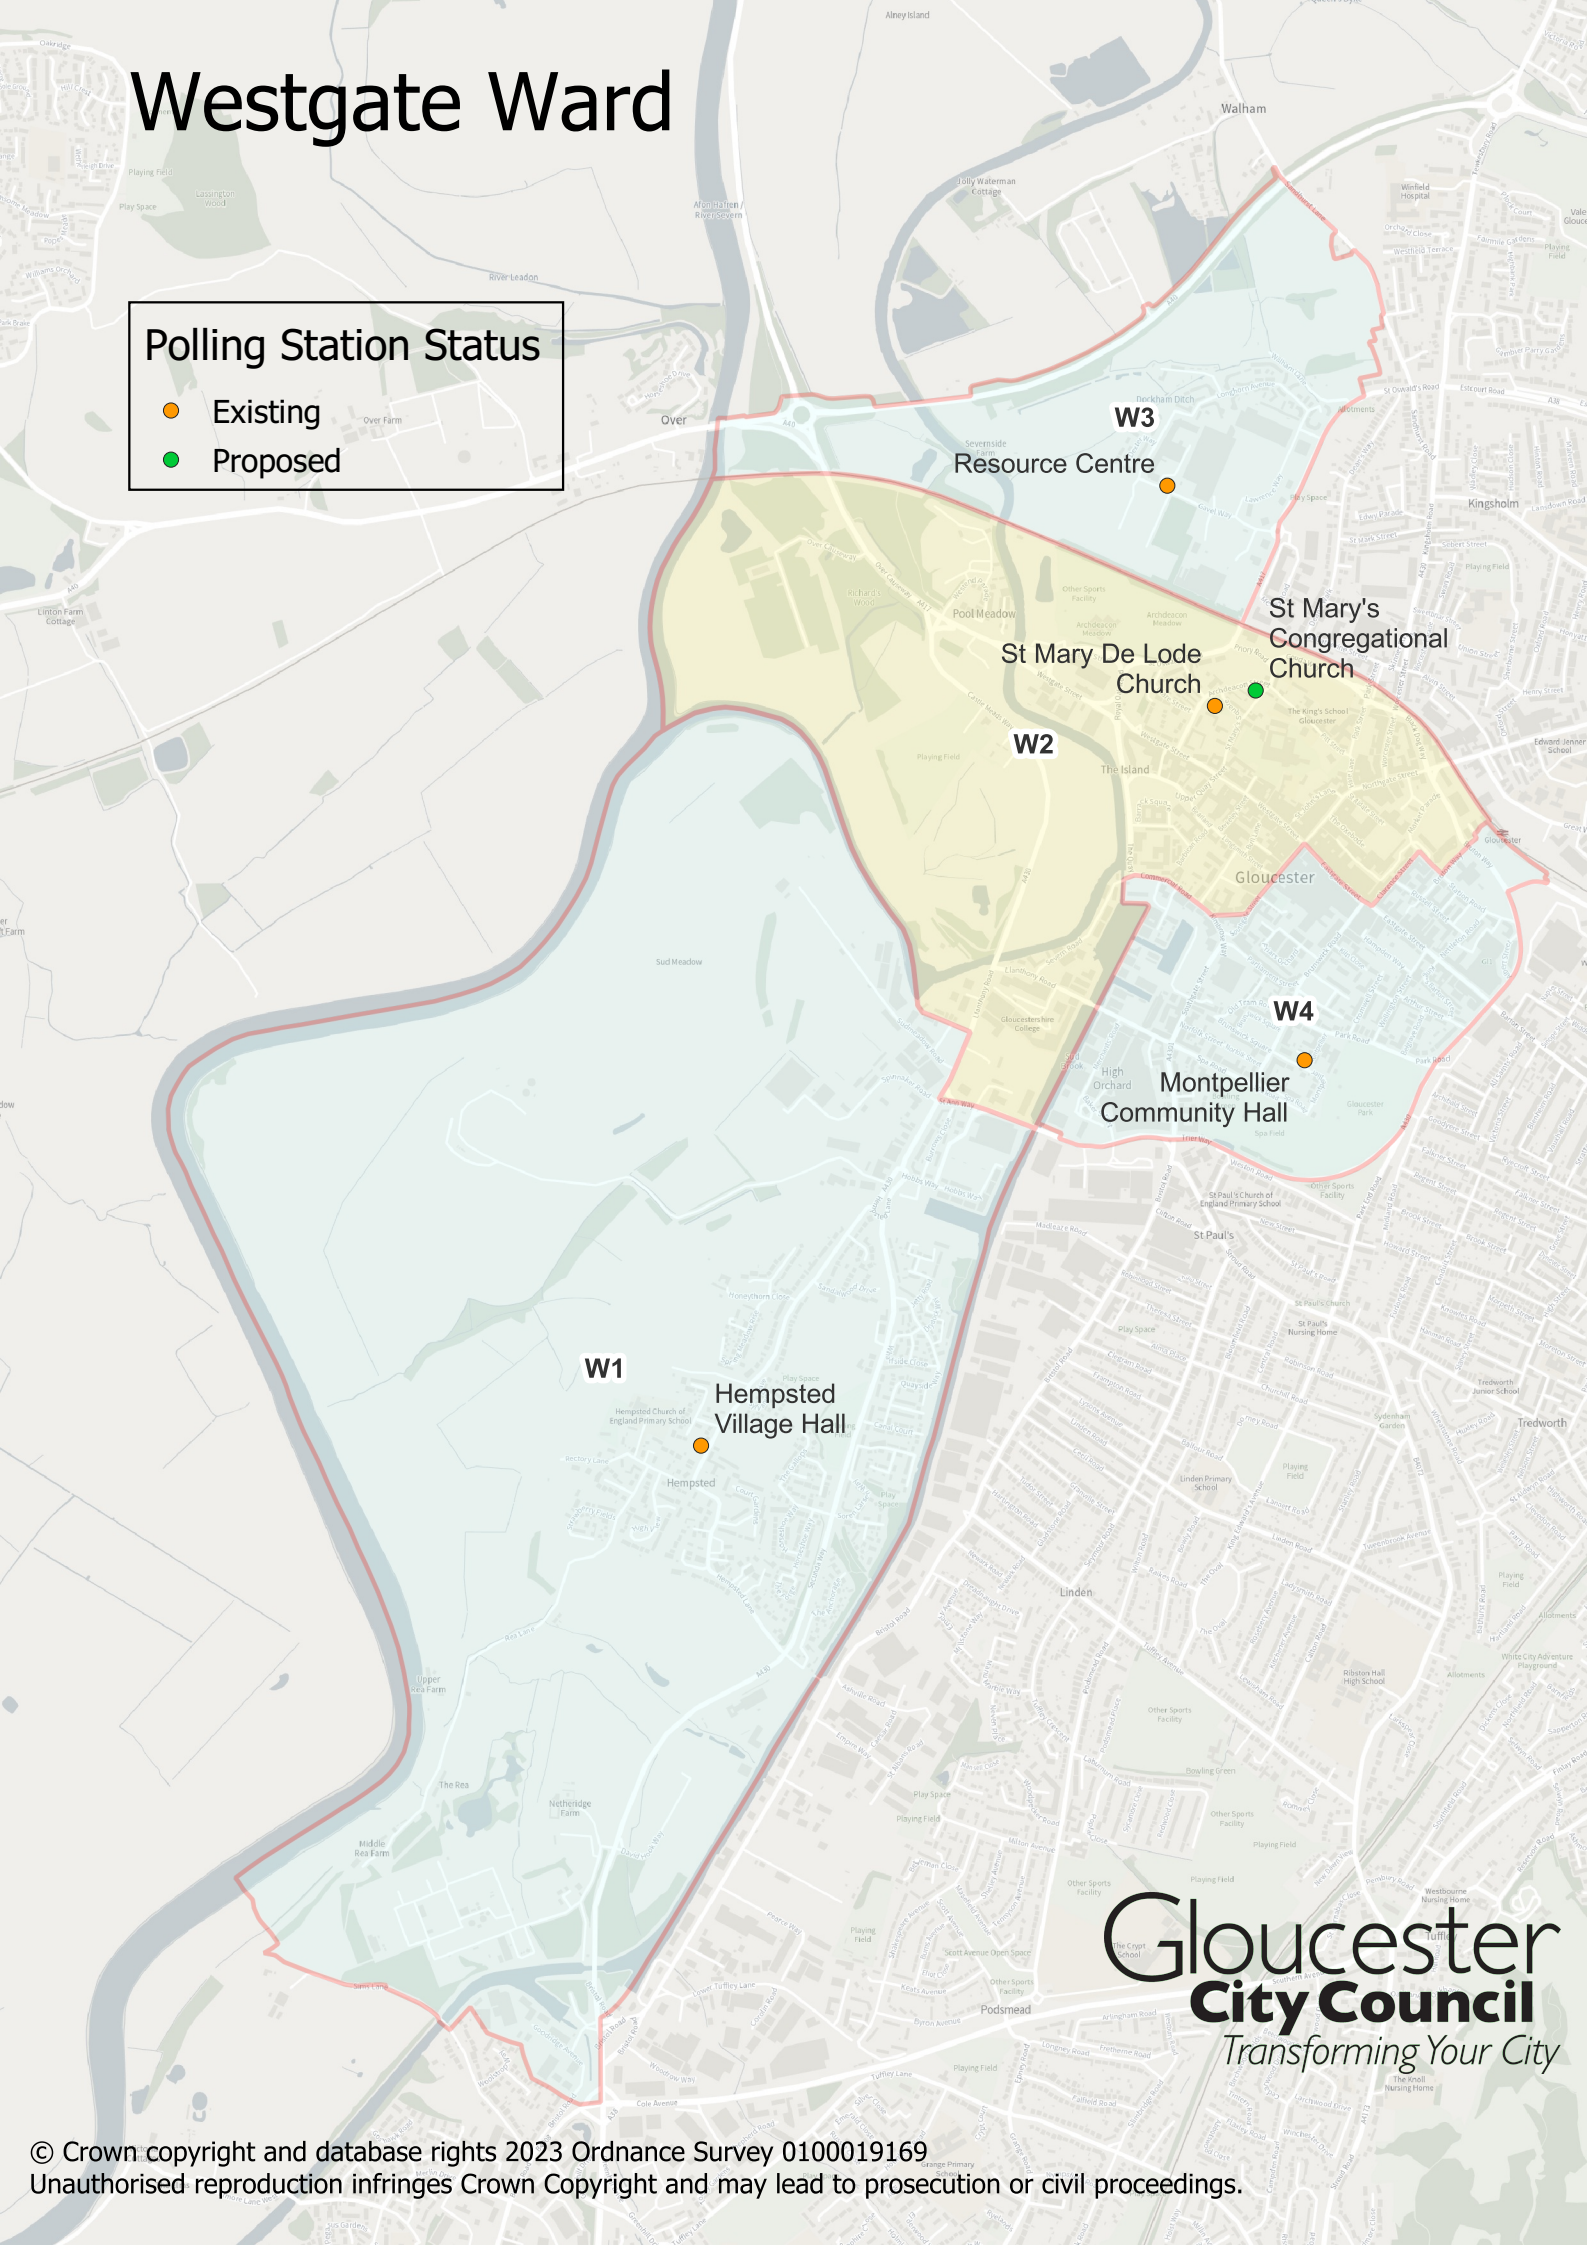

# Westgate Ward

## Polling Station Status

- Existing
- Proposed

**Gloucester**  
**City Council**  
*Transforming Your City*